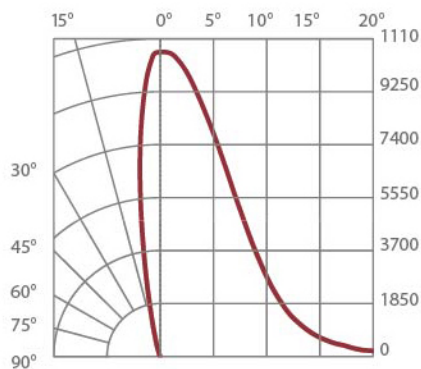

xPAR™-38

CANDELA DISTRIBUTION

15°

3000K