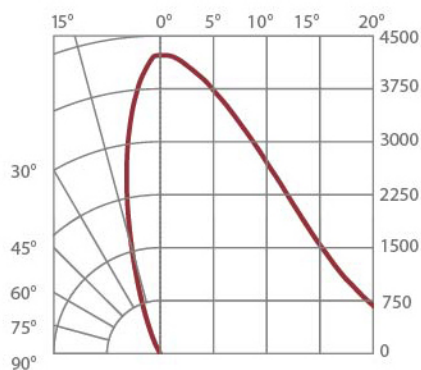

0° AIMING FOOTCANDLES

Distance To Floor	Beam Diameter (50% CBCP)	Footcandles On Floor
5'	1.3'	430
10'	2.6'	108
15'	3.9'	48
20'	5.3'	27

25°

3000K