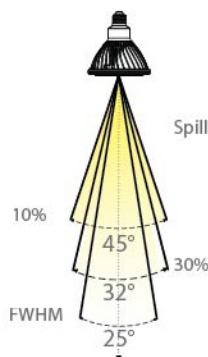

## BEAM DISTRIBUTION

## 0° AIMING FOOTCANDLES

Distance To Floor	Beam Diameter (50% CBCP)	Footcandles On Floor
5'	1.3'	430
10'	2.6'	108
15'	3.9'	48
20'	5.3'	27

25°

3000K

Distance To Floor	Beam Diameter (50% CBCP)	Footcandles On Floor
5'	2.2'	170
10'	4.4'	43
15'	6.7'	19
20'	8.9'	11