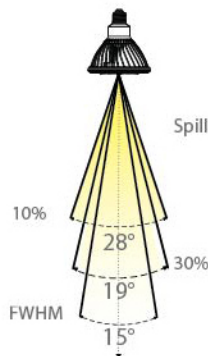

## PRODUCT SUMMARY

- Fixed Wattage
- Non-Dimmable
- Multiple Color Temperatures Available
- Custom Optics
- High Color Rendering
- CrimpFin™ Heat Sink Technology
- 50,000 hour life, 5 year warranty
- Halogen PAR form factor (ANSI compliant)
- No UV or IR radiation
- Voltage: 120v
- 0.9 Power Factor
- Socket Type: Medium Screw Base
- Environment: Dry
- Length: 5 in, 127 mm
- Diameter: 4.8 in, 122mm
- Weight: 8.32 ounces, 236 g
- Operating Temperature -20° C + 45° C

## BEAM DISTRIBUTION